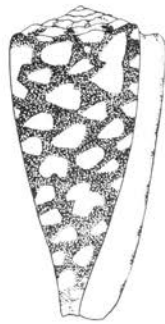

PURITY FLOUR

SEA URCHIN

SEA CUCUMBER

Invertebrates

COWFISH
(6-12 IN.)

OILFISH
(3-5 FT.)

RED SNAPPER FISH
(2-3 FT.)

JACKFISH
(ABOUT 2 FT.)

PORCUPINE FISH
(ABOUT 1 FT.)

TRIGGER FISH
(1-2 FT.)

PUFFER FISH
(10-15 IN.)

THORNFISH
(ABOUT 1 FT.)

Fish with poisonous flesh

SIGANUS FISH
(4-6 IN.)

ZEBRA FISH
(10-30 IN.)

STURGEON FISH
(8-10 IN.)

TOAD FISH
(ABOUT 1 FT.)

TEREBRA SHELL

STONE FISH
(ABOUT 15 IN.)

CONE

WEEVER FISH
(ABOUT 1 FT.)

STINGRAY (TOP VIEW)

Venomous shells

Venomous fish

CUSHING BROS. LIMITED

XLCR CHURCH WINDOWS

Gothic
Frame for 6" Stud,
Three Sashes,
1 1/8 x 4 1/2
O.S. Casing Complete;
Clear Glass
\$41.00

Size Stud Opening
4'2 1/2" x 8'0"

1809

Circular Head
Check Rail Window
28" x 34", Two Light
\$5.10