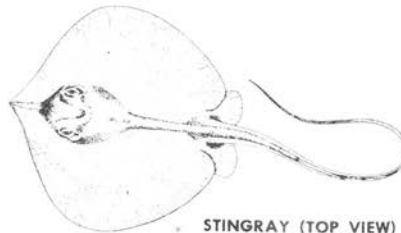

PORCUPINE FISH
(ABOUT 1 FT.)

TRIGGER FISH
(1-2 FT.)

PUFFER FISH
(10-15 IN.)

THORNFISH
(ABOUT 1 FT.)

Fish with poisonous flesh

SIGANUS FISH
(4-6 IN.)

ZEBRA FISH
(10-30 IN.)

STURGEON FISH
(8-10 IN.)

TOAD FISH
(ABOUT 1 FT.)

TEREBRA SHELL

STONE FISH
(ABOUT 15 IN.)

CONE

WEEVER FISH
(ABOUT 1 FT.)

STINGRAY (TOP VIEW)

Venomous shells

Venomous fish

CUSHING BROS. LIMITED

XLCR CHURCH WINDOWS

Gothic
Frame for 6" Stud,
Three Sashes,
1 1/8 x 4 1/2
O.S. Casing Complete;
Clear Glass
\$41.00

Size Stud Opening
4'2 1/2" x 8'0"

1809

Circular Head
Check Rail Window
28" x 34", Two Light
\$5.10