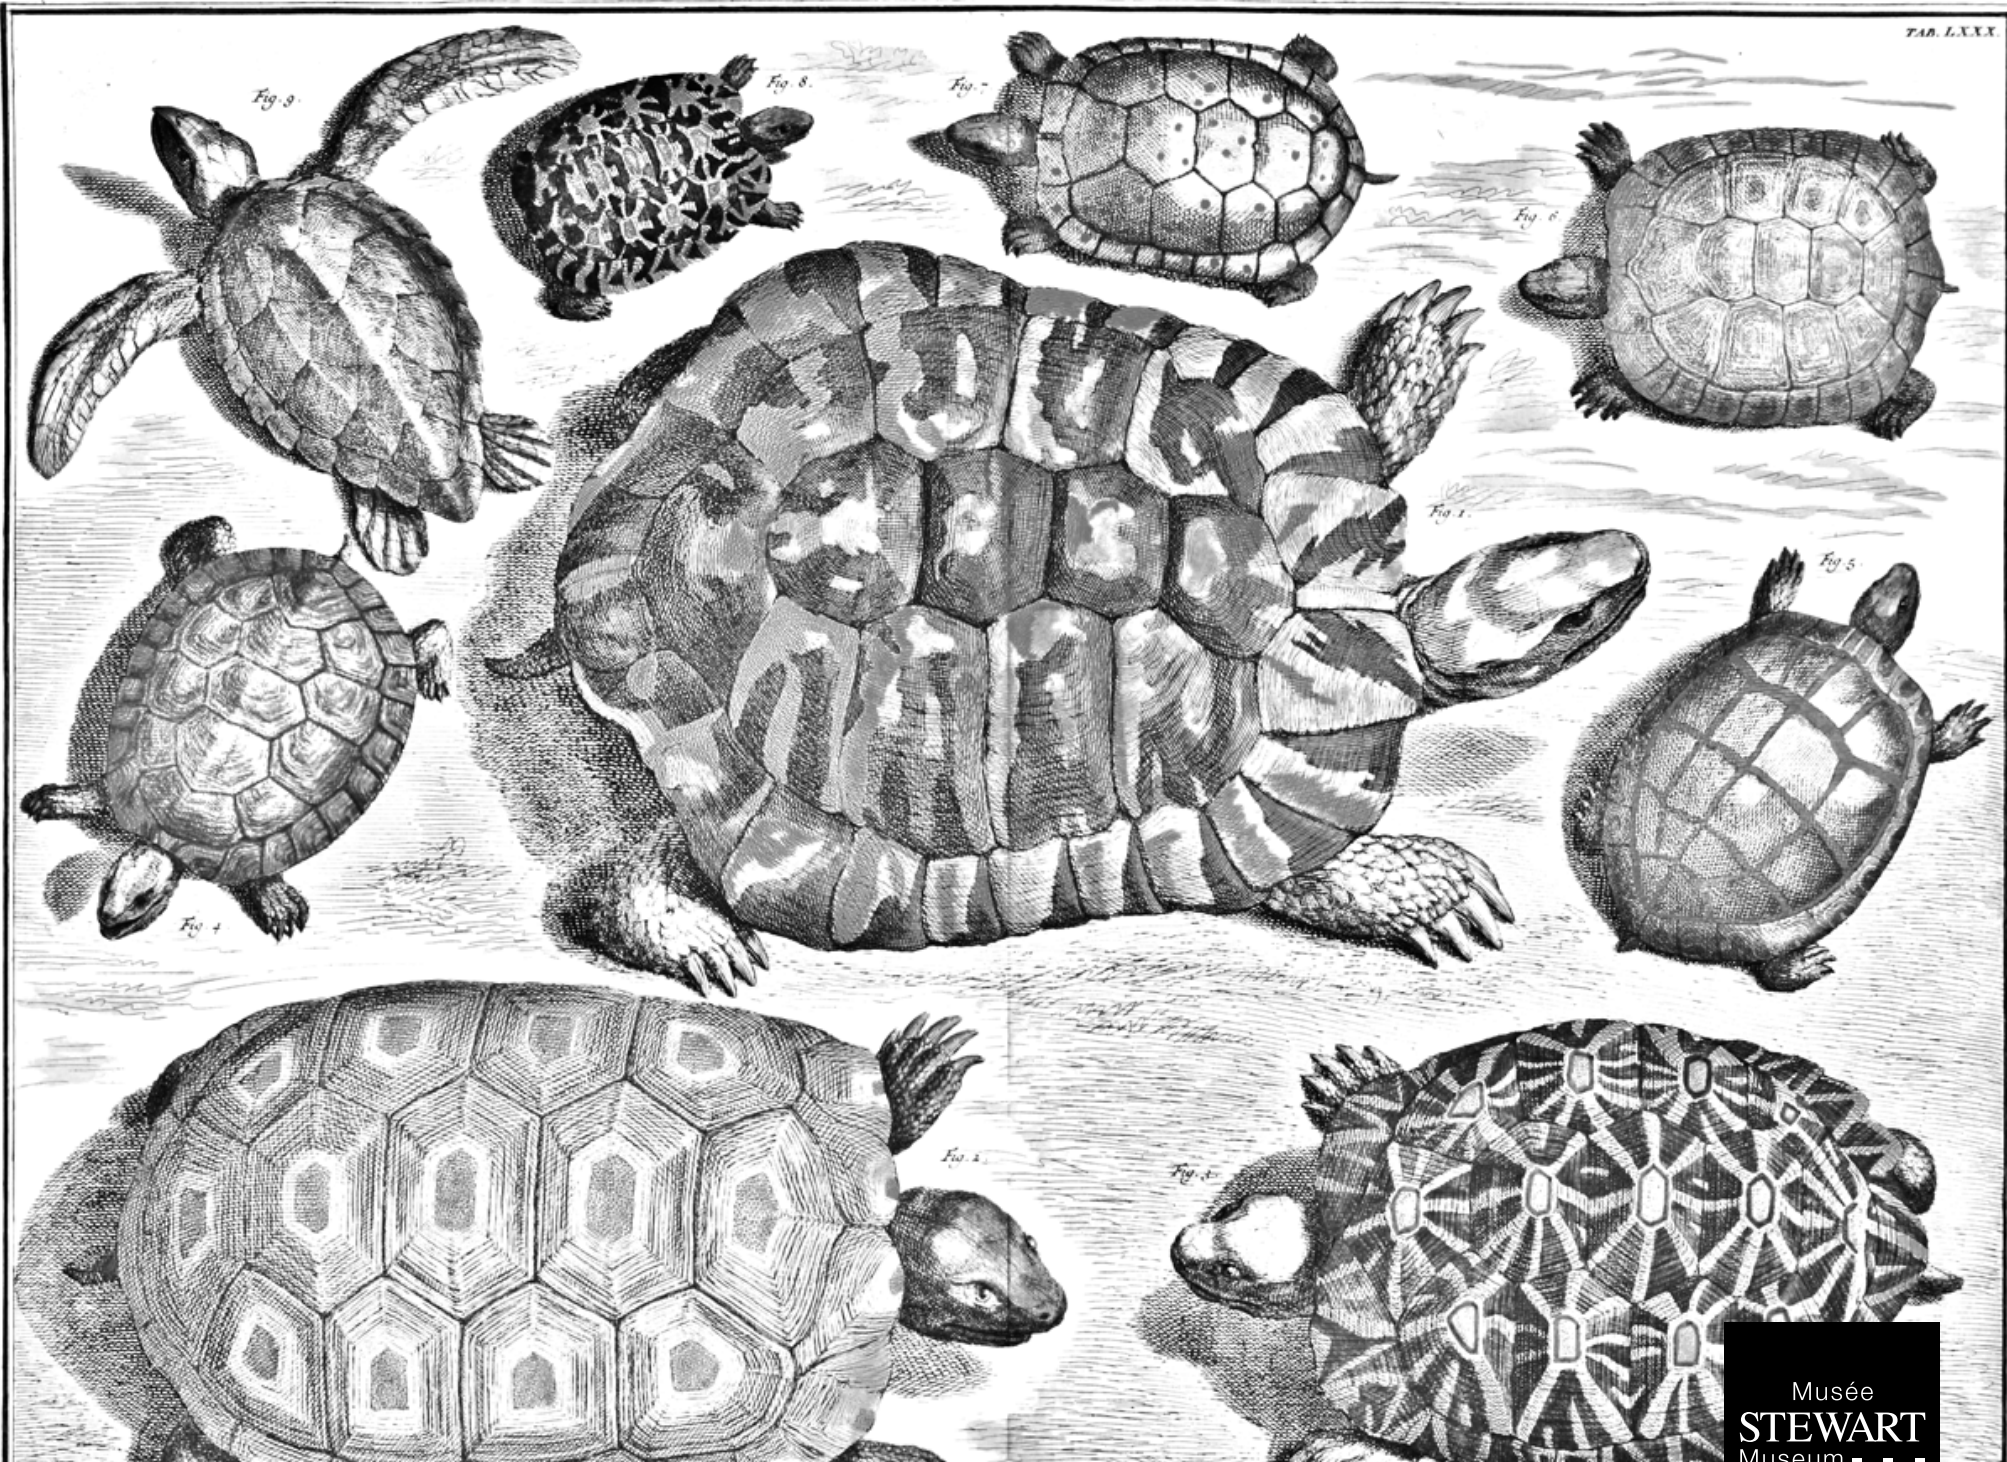

Attributed to Pieter Tanjé, *Exotic fishes*, Print from *Locupletissimi Rerum Naturalium Thesauri*, 1734.
1984.23.1 © Stewart Museum

Musée
STEWART
Museum ■ ■ ■
ILE SAINTÉ-HELENE

COLOR OUR COLLECTION

Attributed to Pieter Tanjé, *Seashells*, Print from *Locupletissimi Rerum Naturalium Thesauri*, 1734.
1984.23.2 © Stewart Museum

Musée
STEWART
Museum ■ ■ ■

ILE SAINTÉ-HELENE

COLOR OUR COLLECTION

Attributed to Pieter Tanjé, *Turtles*, Print from *Locupletissimi Rerum Naturalium Thesauri*, 1734-.
1984.23.3 © Stewart Museum

Musée
STEWART
 Museum ■ ■ ■
 ILE SAINTÉ-HELENE